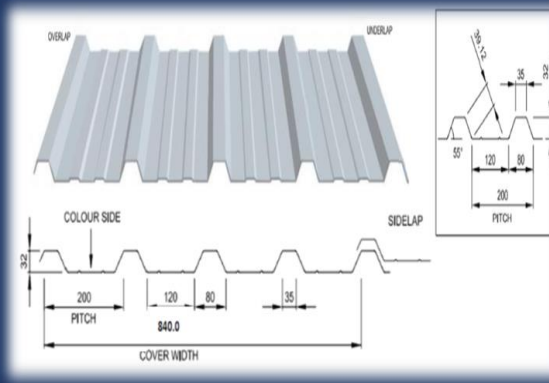

UPVC THERMOPLASTIC ROOFING

- uPVC Thermoplastic Roofing is 100% rust-free and corrosion resistant, making it one of the best options for areas with high humidity, chemical vapors, and coastal areas. Polyvinyl Chloride roofing materials are generally accepted and used as the answer for tireless issues of corrosion and heat, especially in the Philippines.
- The material has ASA (Acrylonitrile Styrene Acrylate) and ultra weather resin to block the solar ultra violet and reduce the coefficient of heat conductivity, ensure product durability, and resistance to chemical corrosion.

Available in rib type and is perfect for any roofing application.

BENEFITS and ADVANTAGES

- ✓ Heat Insulation
- ✓ Water Resistance
- ✓ Sound Insulation
- ✓ Long Lasting
- ✓ Eco-Friendly
- ✓ Extremely Durable
- ✓ Corrosion Resistant
- ✓ Rust-free
- ✓ Highly Competent Insulator
- ✓ Weather and UV Ray Resistant
- ✓ Fire Retardant
- ✓ Tough and Durable
- ✓ Fast and Easy to Install
- ✓ Low Maintenance
- ✓ Available in Long Span
- ✓ Cost-Effective

TECHNICAL DATA SHEET

CORRUGATED SHEET

THICKNESS

- ✓ 1.5mm
- ✓ 2.0mm
- ✓ 2.5mm
- 940mm (width)
- Effective "Width" 840mm

RIB TYPE ROOFING SHEET

SPANISH ROOF TILES

THICKNESS

- ✓ 2.0mm 950mm (width)
- ✓ 2.5mm Effective "Width" 1050mm

AVAILABLE COLORS:

UPVC ASA COLORED ROOFING

THICKNESS

- ✓ 2.0mm 940mm (width)
- ✓ 2.5mm Effective "Width" 840mm

BEST FOR

- Industrial and Manufacturing Plants
- Chemical Plants
- Agricultural (Piggery and Poultry Houses)
- Agro-Industrial (Food Processing and Feed Mills)
- Warehouse (Depot and Storage Buildings)
- Institutional (Multi-purpose and School Buildings)
- Commercial Complex (Malls, Resorts, and Gymnasiums)
- Housing (Townhouses, Condominiums and Mass Housing)
- Others (Canopies, Path Walks, and Public Markets)