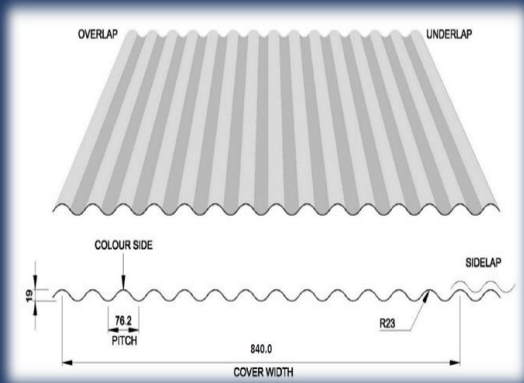

UPVC THERMOPLASTIC ROOFING

- uPVC Thermoplastic Roofing is 100% rust-free and corrosion resistant, making it one of the best options for areas with high humidity, chemical vapors, and coastal areas. Polyvinyl Chloride roofing materials are generally accepted and used as the answer for tireless issues of corrosion and heat, especially in the Philippines.
- The material has ASA (Acrylonitrile Styrene Acrylate) and ultra weather resin to block the solar ultra violet and reduce the coefficient of heat conductivity, ensure product durability, and resistance to chemical corrosion.

TECHNICAL DATA SHEET

CORRUGATED SHEET

THICKNESS

- ✓ 1.5mm
- ✓ 2.0mm
- ✓ 2.5mm
- 940mm (width)
- Effective "Width" 840mm

RIB TYPE ROOFING SHEET

SPANISH ROOF TILES

THICKNESS

- ✓ 2.0mm 950mm (width)
- ✓ 2.5mm Effective "Width" 1050mm

AVAILABLE COLORS:

UPVC ASA COLORED ROOFING

THICKNESS

- ✓ 2.0mm 940mm (width)
- ✓ 2.5mm Effective "Width" 840mm

BEST FOR

- Industrial and Manufacturing Plants
- Chemical Plants
- Agricultural (Piggery and Poultry Houses)
- Agro-Industrial (Food Processing and Feed Mills)
- Warehouse (Depot and Storage Buildings)
- Institutional (Multi-purpose and School Buildings)
- Commercial Complex (Malls, Resorts, and Gymnasiums)
- Housing (Townhouses, Condominiums and Mass Housing)
- Others (Canopies, Path Walks, and Public Markets)