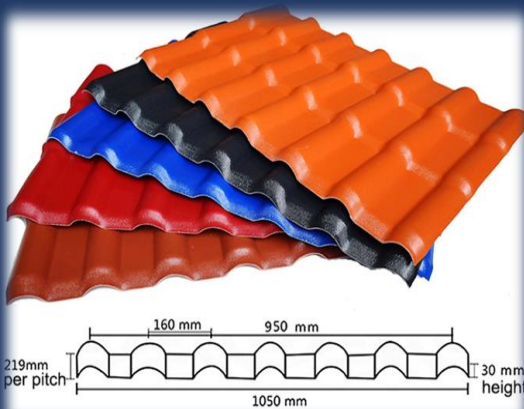

UPVC THERMOPLASTIC ROOFING

- uPVC Thermoplastic Roofing is 100% rust-free and corrosion resistant, making it one of the best options for areas with high humidity, chemical vapors, and coastal areas. Polyvinyl Chloride roofing materials are generally accepted and used as the answer for tireless issues of corrosion and heat, especially in the Philippines.
- The material has ASA (Acrylonitrile Styrene Acrylate) and ultra weather resin to block the solar ultra violet and reduce the coefficient of heat conductivity, ensure product durability, and resistance to chemical corrosion.

Available in rib type and is perfect for any roofing application.

BENEFITS and ADVANTAGES

- ✓ Heat Insulation
- ✓ Water Resistance
- ✓ Sound Insulation
- ✓ Long Lasting
- ✓ Eco-Friendly
- ✓ Extremely Durable
- ✓ Corrosion Resistant
- ✓ Rust-free
- ✓ Highly Competent Insulator
- ✓ Weather and UV Ray Resistant
- ✓ Fire Retardant
- ✓ Tough and Durable
- ✓ Fast and Easy to Install
- ✓ Low Maintenance
- ✓ Available in Long Span
- ✓ Cost-Effective

TECHNICAL DATA SHEET

CORRUGATED SHEET

THICKNESS

- ✓ 1.5mm
- ✓ 2.0mm
- ✓ 2.5mm
- 940mm (width)
- Effective "Width" 840mm

RIB TYPE ROOFING SHEET

SPANISH ROOF TILES

THICKNESS

- ✓ 2.0mm 950mm (width)
- ✓ 2.5mm Effective "Width" 1050mm

AVAILABLE COLORS:

UPVC ASA COLORED ROOFING

THICKNESS

- ✓ 2.0mm 940mm (width)
- ✓ 2.5mm Effective "Width" 840mm

BEST FOR

- Industrial and Manufacturing Plants
- Chemical Plants
- Agricultural (Piggery and Poultry Houses)
- Agro-Industrial (Food Processing and Feed Mills)
- Warehouse (Depot and Storage Buildings)
- Institutional (Multi-purpose and School Buildings)
- Commercial Complex (Malls, Resorts, and Gymnasiums)
- Housing (Townhouses, Condominiums and Mass Housing)
- Others (Canopies, Path Walks, and Public Markets)