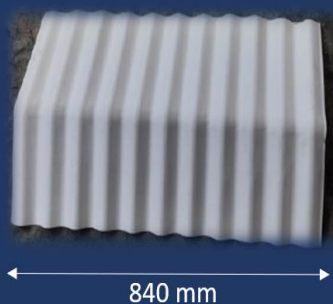

UPVC THERMOPLASTIC ROOFING

- uPVC Thermoplastic Roofing is 100% rust-free and corrosion resistant, making it one of the best options for areas with high humidity, chemical vapors, and coastal areas. Polyvinyl Chloride roofing materials are generally accepted and used as the answer for tireless issues of corrosion and heat, especially in the Philippines.
- The material has ASA (Acrylonitrile Styrene Acrylate) and ultra weather resin to block the solar ultra violet and reduce the coefficient of heat conductivity, ensure product durability, and resistance to chemical corrosion.

TECHNICAL DATA SHEET

CORRUGATED SHEET

THICKNESS

- ✓ 1.5mm
- ✓ 2.0mm
- ✓ 2.5mm
- 940mm (width)
- Effective "Width" 840mm

RIB TYPE ROOFING SHEET

SPANISH ROOF TILES

THICKNESS

- ✓ 2.0mm 950mm (width)
- ✓ 2.5mm Effective "Width" 1050mm

AVAILABLE COLORS:

UPVC ASA COLORED ROOFING

THICKNESS

- ✓ 2.0mm 940mm (width)
- ✓ 2.5mm Effective "Width" 840mm

BEST FOR

- Industrial and Manufacturing Plants
- Chemical Plants
- Agricultural (Piggery and Poultry Houses)
- Agro-Industrial (Food Processing and Feed Mills)
- Warehouse (Depot and Storage Buildings)
- Institutional (Multi-purpose and School Buildings)
- Commercial Complex (Malls, Resorts, and Gymnasiums)
- Housing (Townhouses, Condominiums and Mass Housing)
- Others (Canopies, Path Walks, and Public Markets)

HARDWARE ACCESSORIES

TOP RIDGE

- ✓ 1.5mm
- ✓ 2.0mm
- ✓ 2.5mm

AVAILABLE COLORS:

TEKSCREW (METAL & WOOD)

- Washer with Cap
- ✓ 50mm or 2"
- ✓ 62.5mm or 2 1/2"