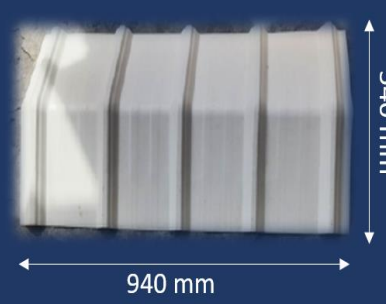

TECHNICAL DATA SHEET

CORRUGATED SHEET

THICKNESS

- ✓ 1.5mm
- ✓ 2.0mm
- ✓ 2.5mm
- 940mm (width)
- Effective "Width" 840mm

RIB TYPE ROOFING SHEET

SPANISH ROOF TILES

THICKNESS

- ✓ 2.0mm 950mm (width)
- ✓ 2.5mm Effective "Width" 1050mm

AVAILABLE COLORS:

UPVC ASA COLORED ROOFING

THICKNESS

- ✓ 2.0mm 940mm (width)
- ✓ 2.5mm Effective "Width" 840mm

BEST FOR

- Industrial and Manufacturing Plants
- Chemical Plants
- Agricultural (Piggery and Poultry Houses)
- Agro-Industrial (Food Processing and Feed Mills)
- Warehouse (Depot and Storage Buildings)
- Institutional (Multi-purpose and School Buildings)
- Commercial Complex (Malls, Resorts, and Gymnasiums)
- Housing (Townhouses, Condominiums and Mass Housing)
- Others (Canopies, Path Walks, and Public Markets)

HARDWARE ACCESSORIES

TOP RIDGE

- ✓ 1.5mm
- ✓ 2.0mm
- ✓ 2.5mm

AVAILABLE COLORS:

TEKSCREW (METAL & WOOD)

- Washer with Cap
- ✓ 50mm or 2"
- ✓ 62.5mm or 2 1/2"