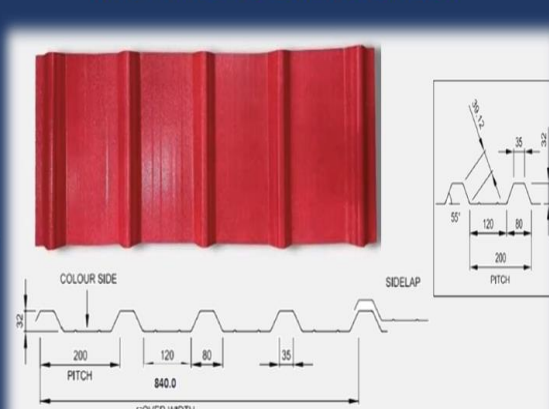

TECHNICAL DATA SHEET

CORRUGATED SHEET

THICKNESS

- ✓ 1.5mm
- ✓ 2.0mm
- ✓ 2.5mm
- 940mm (width)
- Effective "Width" 840mm

RIB TYPE ROOFING SHEET

SPANISH ROOF TILES

THICKNESS

- ✓ 2.0mm 950mm (width)
- ✓ 2.5mm Effective "Width" 1050mm

AVAILABLE COLORS:

UPVC ASA COLORED ROOFING

THICKNESS

- ✓ 2.0mm 940mm (width)
- ✓ 2.5mm Effective "Width" 840mm

BEST FOR

- Industrial and Manufacturing Plants
- Chemical Plants
- Agricultural (Piggery and Poultry Houses)
- Agro-Industrial (Food Processing and Feed Mills)
- Warehouse (Depot and Storage Buildings)
- Institutional (Multi-purpose and School Buildings)
- Commercial Complex (Malls, Resorts, and Gymnasiums)
- Housing (Townhouses, Condominiums and Mass Housing)
- Others (Canopies, Path Walks, and Public Markets)